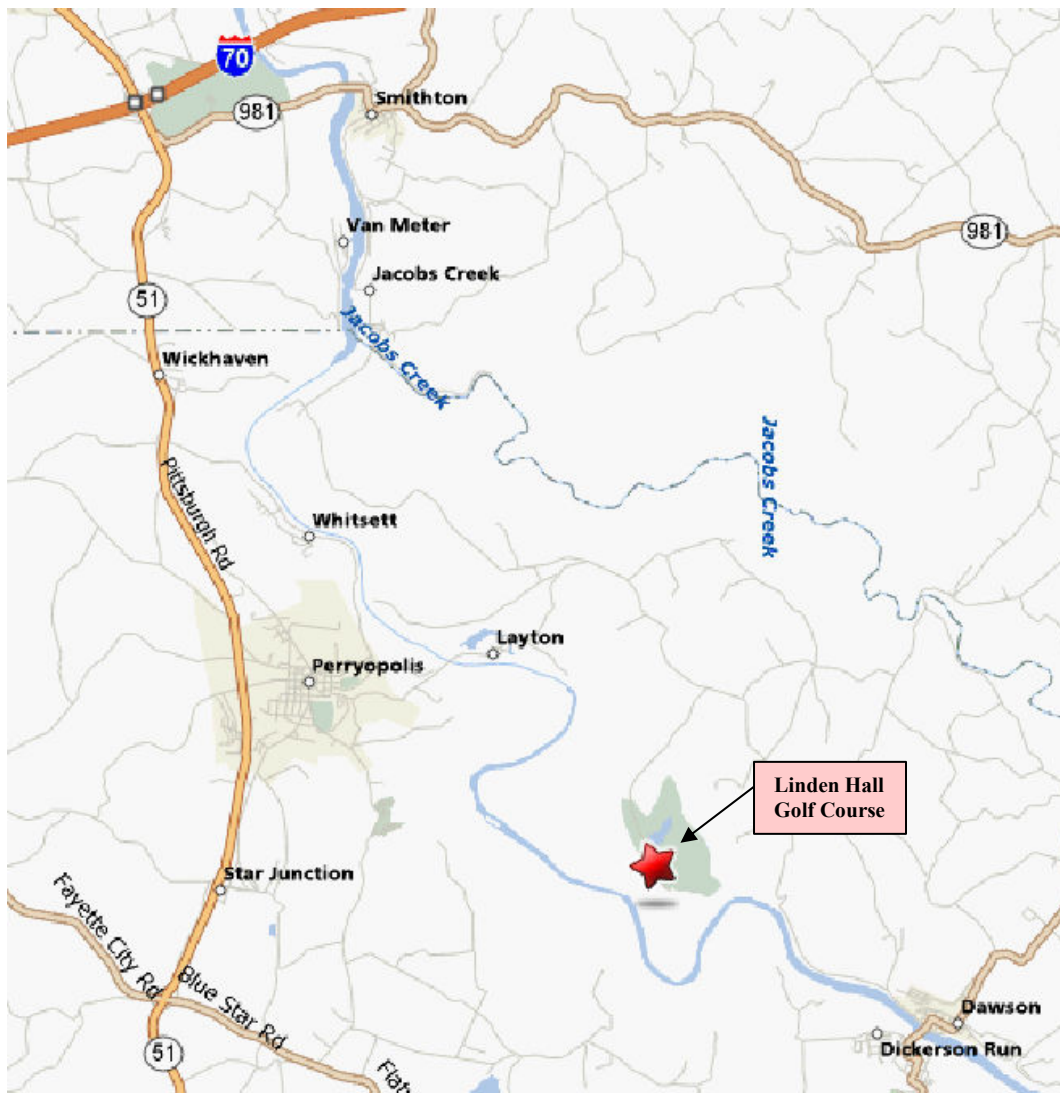

Join your fellow PSC golfers in golfing beautiful Linden Hall Golf Course near Perryopolis, PA. There will be 18 holes of golf followed with a dinner featuring an open steak sandwich with French Fries. There will be a cash bar. We will be having skill prizes and door prizes.

DIRECTIONS:

FROM PITTSBURGH:

Route 51 South to Perryopolis. Follow signs to Linden hall. 37 miles.

FROM WASHINGTON PA:

Take Uniontown Exit (RT 51 south) off I-70. Route 51 to red light in Perryopolis. Follow signs to Linden hall. 38 miles.

FROM GREENSBURG; PA TURNPIKE:

I-70 west to RT 51 south to Perryopolis. Follow signs to Linden Hall. 24 miles. Or Route 119 south to Scottdale Exit (RT 819). Rt. 819 to Cochran Farm. Follow signs to Linden Hall. 22 miles.

FROM UNIONTOWN PA:

Route 51 north to Perryopolis. Follow signs to Linden Hall. 15 miles.